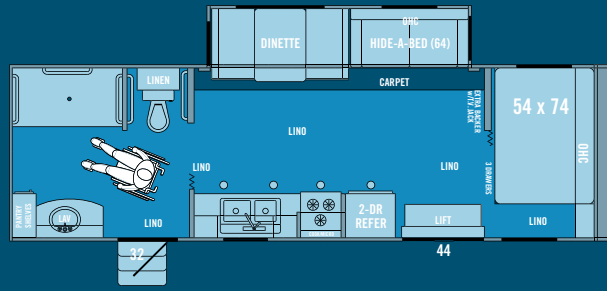

Enjoy the convenience and comfort of your *Harbor View* trailer on your next family camping trip or for visiting with family and friends.

Photo by Norm Rosen, RV Lifestyle Magazine

Interior Features

- Wheel Chair Accessible, extra wide interior pass-through doorways
- 35,000 BTU Furnace
- 13,500 BTU Air Conditioner
- Stainless Steel Assist Grab Bars
- 1-Piece "Roll-In" Fiberglass Shower
- Adjustable Hand-held Shower Head
- Bathroom Power Vent
- AM/FM/DVD/CD Player & Stereo
- Acrylic Sink w/ Sink Cover
- Glazed Hardwood Maple Cabinet Doors
- Residential "Hidden Hinges" Countertops
- Armstrong Linoleum
- Convection Microwave (easy access)
- Apollo 3-Burner Cook-top Range
- Hard Valances & Lambrequins
- Day/Night Shades
- Residential Décor w/ Bedspread

Photo by Norm Rosen, RV Lifestyle Magazine

Photo by Norm Rosen, RV Lifestyle Magazine

HV-24CKRBMBa

HV-28CKRBMB

HV-29CKRBMB

HV-33CKWTMB

HV-36CKBHMB

HV-36CKWTMB