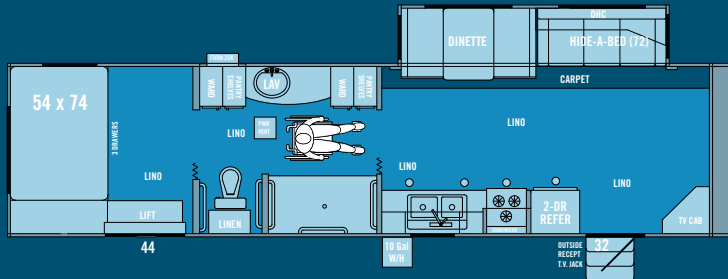

Enjoy the convenience and comfort of your *Harbor View* trailer on your next family camping trip or for visiting with family and friends.

Photo by Norm Rosen, RV Lifestyle Magazine

Interior Features

- Wheel Chair Accessible, extra wide interior pass-through doorways
- 35,000 BTU Furnace
- 13,500 BTU Air Conditioner
- Stainless Steel Assist Grab Bars
- 1-Piece "Roll-In" Fiberglass Shower
- Adjustable Hand-held Shower Head
- Bathroom Power Vent
- AM/FM/DVD/CD Player & Stereo
- Acrylic Sink w/ Sink Cover
- Glazed Hardwood Maple Cabinet Doors
- Residential "Hidden Hinges" Countertops
- Armstrong Linoleum
- Convection Microwave (easy access)
- Apollo 3-Burner Cook-top Range
- Hard Valances & Lambrequins
- Day/Night Shades
- Residential Décor w/ Bedspread

Photo by Norm Rosen, RV Lifestyle Magazine

Photo by Norm Rosen, RV Lifestyle Magazine

HV-24CKRBMBa

HV-28CKRBMB

HV-29CKRBMB

HV-33CKWTMB

HV-36CKBHMB

HV-36CKWTMB