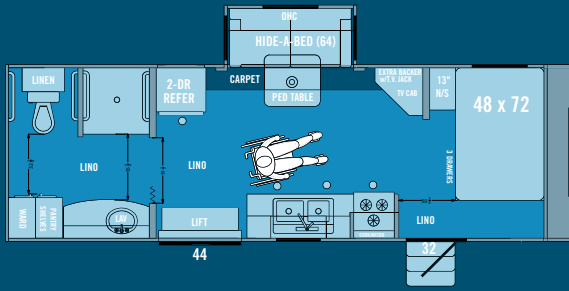

HV-33CKWTMB