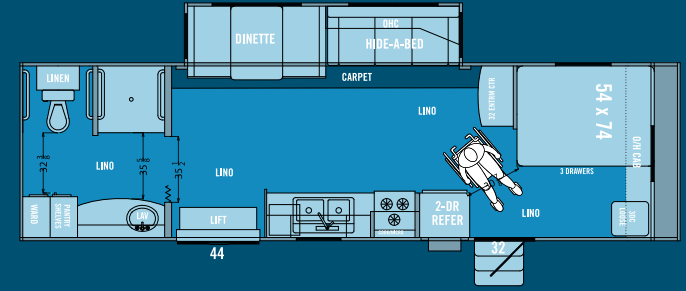

Enjoy the convenience and comfort of your *Harbor View* trailer on your next family camping trip or for visiting with family and friends.

Photo by Norm Rosen, RV Lifestyle Magazine

Interior Features

- Wheel Chair Accessible, extra wide interior pass-through doorways
- 35,000 BTU Furnace
- 13,500 BTU Air Conditioner
- Stainless Steel Assist Grab Bars
- 1-Piece "Roll-In" Fiberglass Shower
- Adjustable Hand-held Shower Head
- Bathroom Power Vent
- AM/FM/DVD/CD Player & Stereo
- Acrylic Sink w/ Sink Cover
- Glazed Hardwood Maple Cabinet Doors
- Residential "Hidden Hinges" Countertops
- Armstrong Linoleum
- Convection Microwave (easy access)
- Apollo 3-Burner Cook-top Range
- Hard Valances & Lambrequins
- Day/Night Shades
- Residential Décor w/ Bedspread

Photo by Norm Rosen, RV Lifestyle Magazine

Photo by Norm Rosen, RV Lifestyle Magazine

HV-24CKRBMBa

HV-28CKRBMB

HV-29CKRBMB

HV-33CKWTMB

HV-36CKBHMB

HV-36CKWTMB