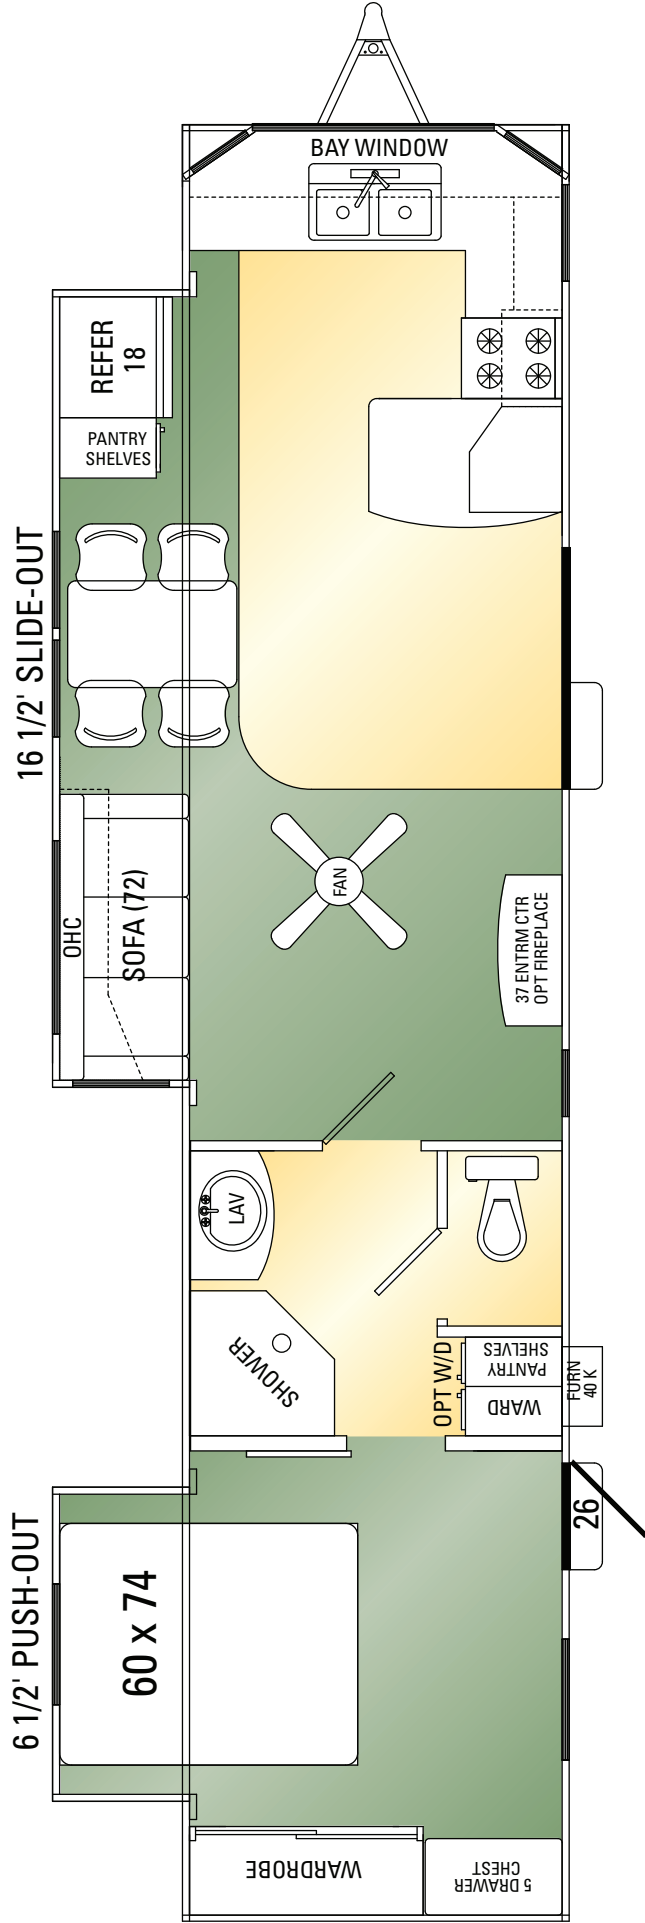

BV-30BHRB

EXTERIOR

- Detach Hitch
- 96" Interior Ceiling
- 3500 Axles
- Shutters On Exterior Entry Doors

PUSHOUTS & SLIDES

- 6' Pushout
- 12 1/2' Pushout

DOORS & WINDOWS

- 1/2 Bay Window W/2-30# Bottles
- Black Raduis Tinted Window
- Atruim Window Beside Table
- Thermo Pane Patio Door
- 26" Rear Door

ELECTRICAL

- Carbon Monoxide, LP, & Smoke Detector
- Power Bath Vent W/Switch
- Ceiling Fan W/Light Kit

FURNITURE

- Table & 4 Chairs
- 72" Sofa

BEDROOM

- Queen Pillow Top W/Metal Frame
- (2) Mirrored Ward In Rear

INTERIOR MISCELLANEOUS

- Lino In Kitchen & Bath
- Bath Fixtures
- Bed Spread
- Pantry Shelves In Kitchen
- Pantry Shelves In Bath
- Standard Val W/Mini Blinds
- Vertical Blinds

APPLIANCES

- 13,500 BTU A/C
- Black Appliances
- 18 C/F Refer (Loose)
- 20" PM Stove
- 40,000 BTU Furnace
- 20 Gal Electric W/H W/By Pass

CABINETRY

- Wainscot W/Maple Glazed Doors
- Crown In Kitchen & Liv Rm
- 37" Ent Ctr W/Extra Backing On Wall
- 5 Drawer Chest (Wide)
- Overhead Cab Above Sofa

KITCHEN & BATH

- Front Kitchen
- L-Bar
- Hidden Hinges In OHC
- 1 Pc Neo Angle Shower W/Door
- Enclosed Toilet
- Acrylic Bath Lav
- Acrylic Sink W/Sprayer