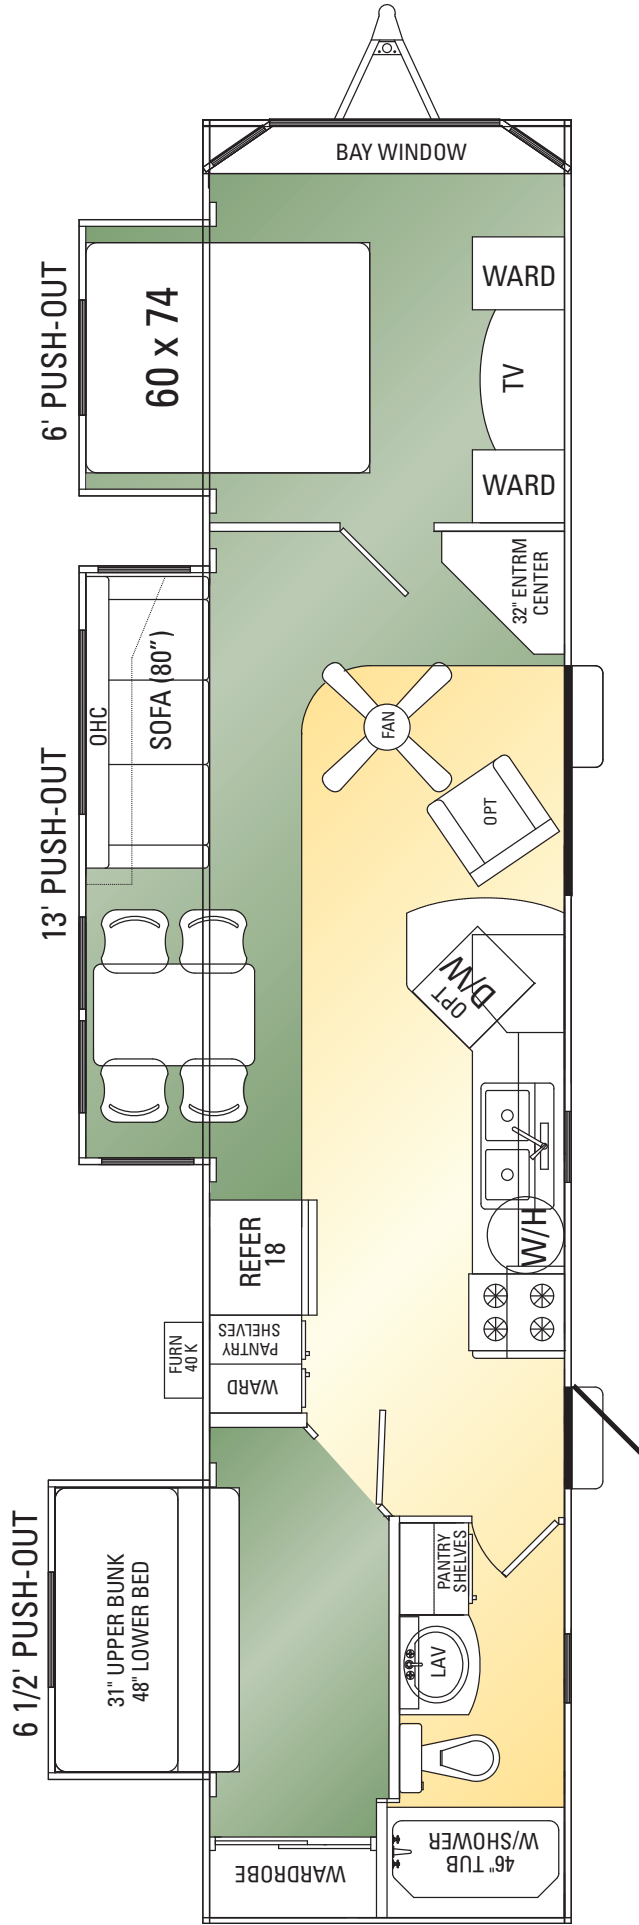

CABINETRY

- Wainscot W/Maple Glazed Doors
- Crown In Kitchen & Liv Rm
- 32" Angle TV Cab
- Ent Ctr Wardrobe In Front Bdrm
- Overhead Cab Above Sofa

KITCHEN & BATH

- Center Kitchen
- Hidden Hinges In OHC
- 98" Large Angle Sink
- 46" Rear Bath
- Ceramic Bath Lav
- Acrylic Sink W/Sprayer