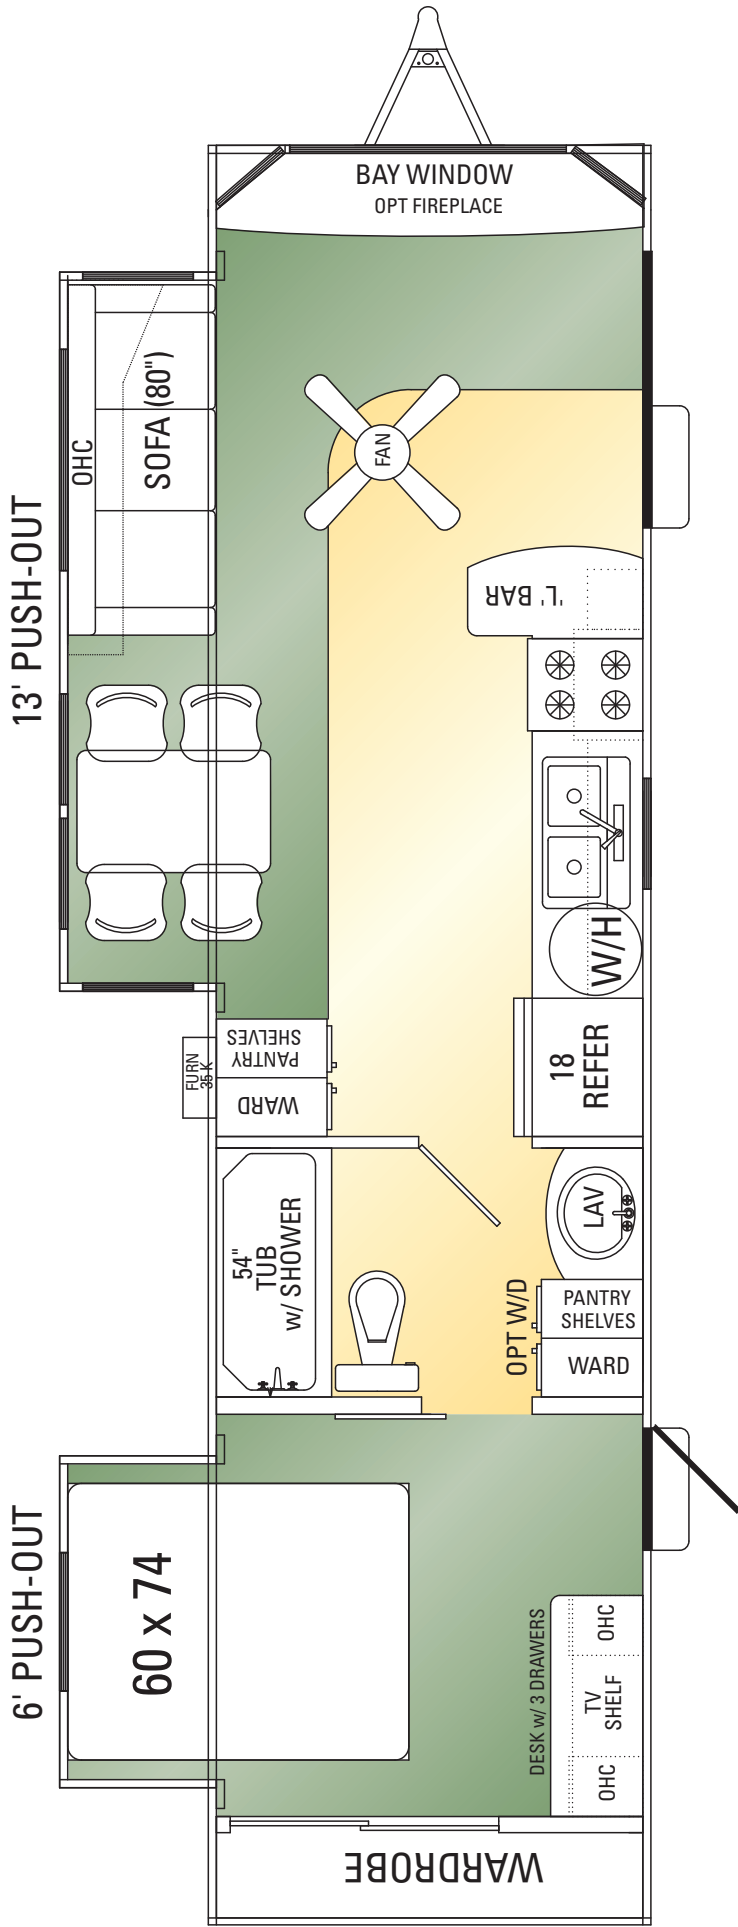

ELECTRICAL

- Carbon Monoxide, LP, & Smoke Detector
- Power Bath Vent W/Switch
- Ceiling Fan W/Light Kit

FURNITURE

- Table & 4 Chairs
- 80" Sofa

BEDROOM

- Queen Pillow Top W/Metal Frame
- (2) Mirrored Ward In Rear

INTERIOR MISCELLANEOUS

- Lino In Kitchen & Bath
- Bath Fixtures
- Bed Spread
- Pantry Shelves In Kitchen
- Pantry Shelves In Bath
- Standard Val W/Mini Blinds
- Vertical Blinds

APPLIANCES

- 13,500 BTU A/C
- Black Appliances
- 18 C/F Refer (Loose)
- 20" PM Stove
- 35,000 BTU Furnace
- 20 Gal Electric W/H W/By Pass

CABINETRY

- Wainscot W/Maple Glazed Doors
- Crown In Kitchen & Liv Rm
- Desk W/3 Drawers & Tv OH
- Overhead Cab Above Sofa

KITCHEN & BATH

- Center Kitchen
- Bar
- Hidden Hinges In OHC
- Acrylic Bath Lav
- 54" Tub Shower
- Acrylic Sink W/Sprayer

BV-33CKWT

BV-36CKWS

EXTERIOR

- Detach Hitch
- 96" Interior Ceiling
- 5200 Axles
- Shutters On Exterior Entry Doors

PUSHOUTS & SLIDES

- 6-1/2' Pushout
- 12-1/2' Pushout

DOORS & WINDOWS

- 1/2 Bay Window W/2-30# Bottles
- Black Raduis Tinted Window
- Atruim Window Beside Table
- Thermo Pane Patio Door
- 26" Rear Door