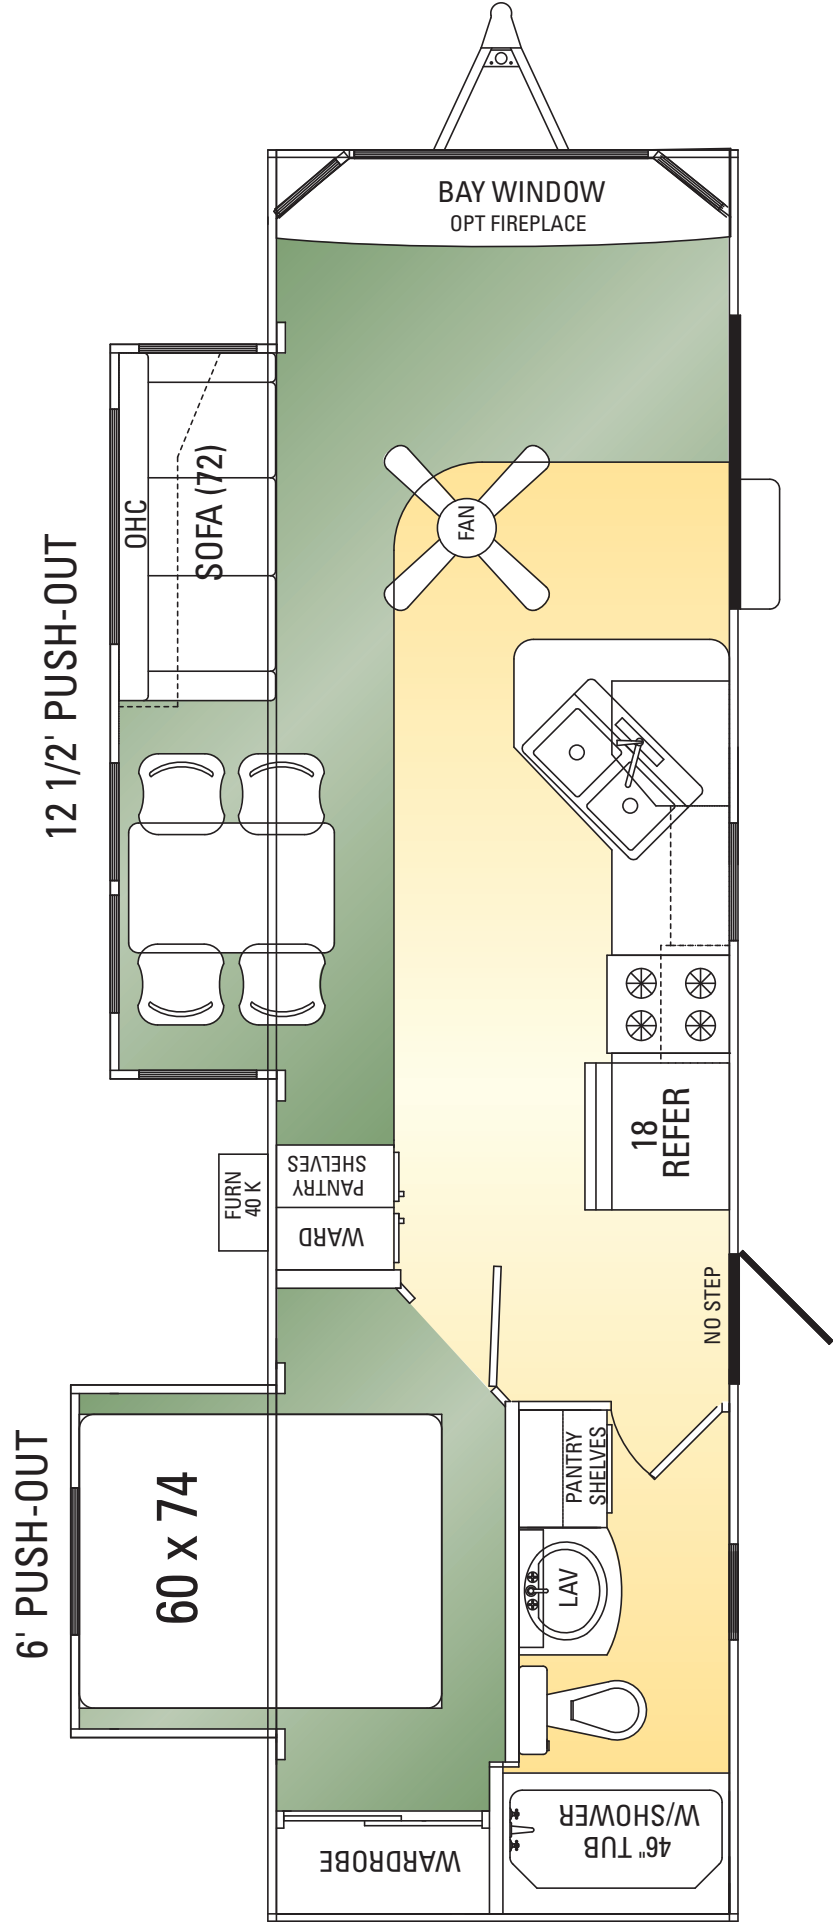

BV-30BHRB

EXTERIOR

- Detach Hitch
- 96" Interior Ceiling
- 3500 Axles
- Shutters On Exterior Entry Doors

PUSHOUTS & SLIDES

- 6' Pushout
- 12 1/2' Pushout

DOORS & WINDOWS

- 1/2 Bay Window W/2-30# Bottles
- Black Raduis Tinted Window
- Atruim Window Beside Table
- Thermo Pane Patio Door
- 26" Rear Door

ELECTRICAL

- Carbon Monoxide, LP, & Smoke Detector
- Power Bath Vent W/Switch
- Ceiling Fan W/Light Kit

FURNITURE

- Table & 4 Chairs
- 72" Sofa

BEDROOM

- Queen Pillow Top W/Metal Frame
- (2) Mirrored Ward In Rear

INTERIOR MISCELLANEOUS

- Lino In Kitchen & Bath
- Bath Fixtures
- Bed Spread
- Pantry Shelves In Kitchen
- Standard Val W/Mini Blinds
- Vertical Blinds

APPLIANCES

- 13,500 BTU A/C
- Black Appliances
- 18 C/F Refer (Loose)
- 20" PM Stove
- 35,000 BTU Furnace
- 20 Gal Electric W/H W/By Pass

CABINETS

- Wainscot W/Maple Glazed Doors
- Crown In Kitchen & Liv Rm
- Overhead Cab Above Sofa

KITCHEN & BATH

- Center Kitchen
- Large Angle Sink
- Hidden Hinges In OHC
- Acrylic Bath Lav
- Acrylic Sink W/Sprayer