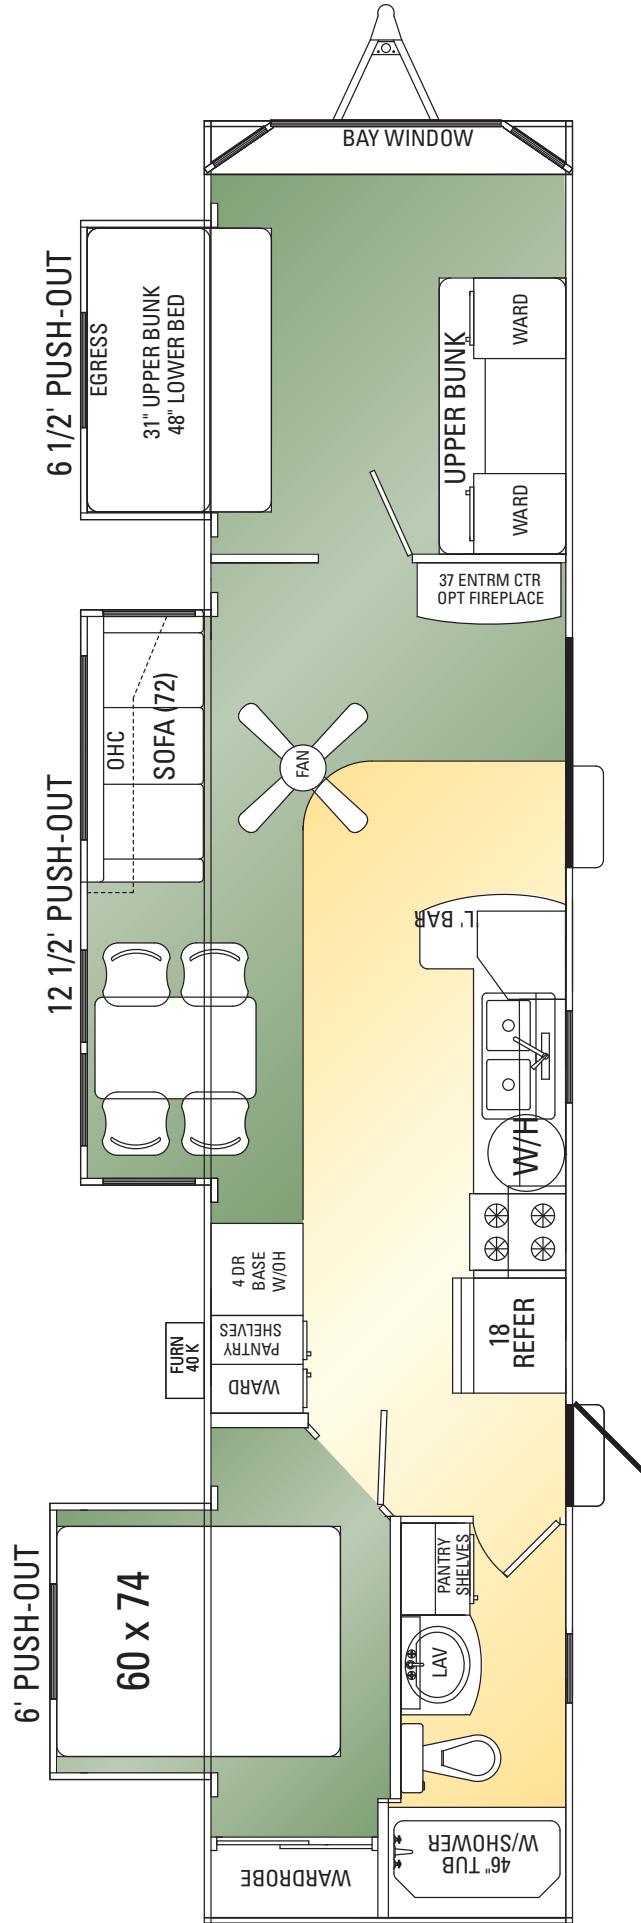

BV-40CK2RB