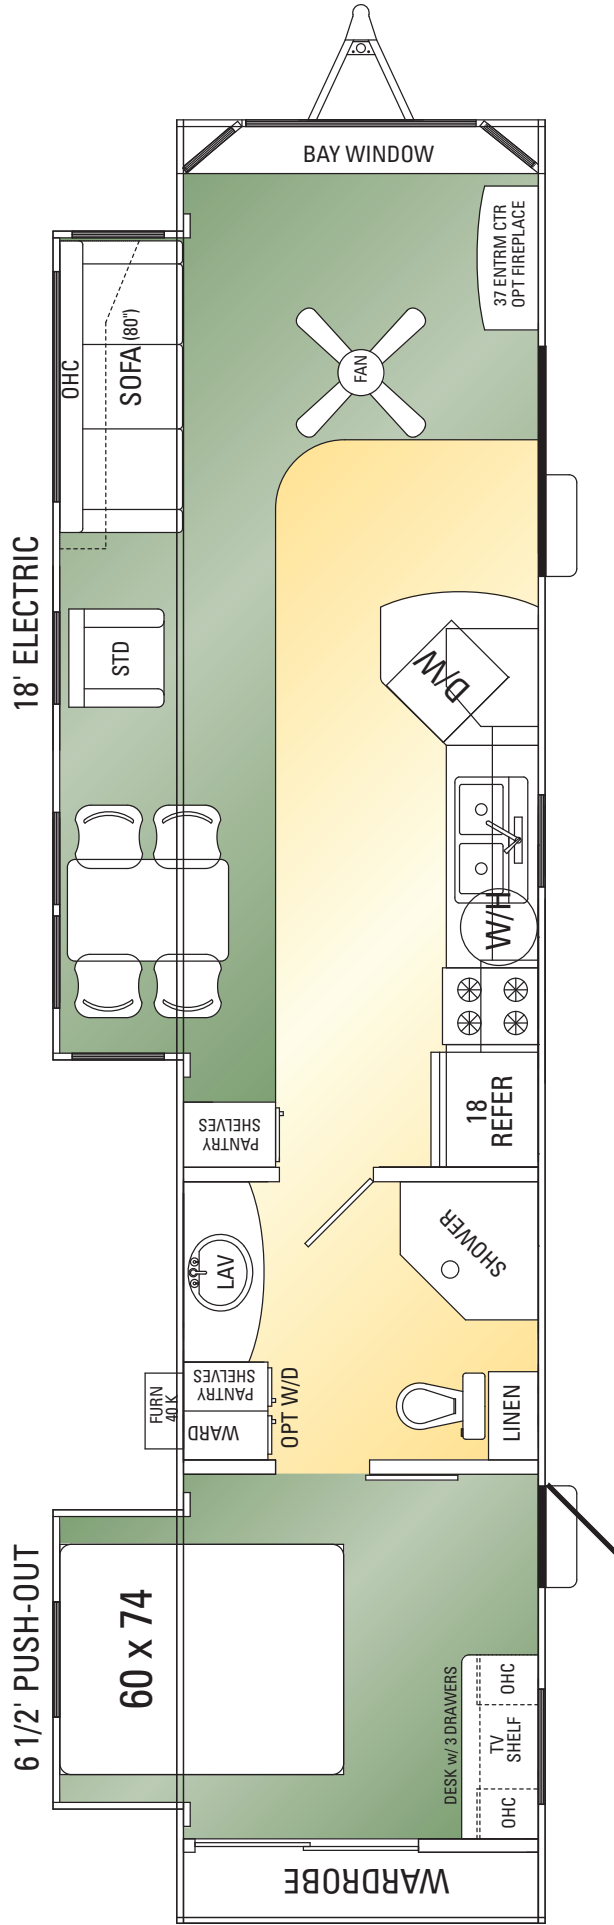

INTERIOR MISCELLANEOUS

- Lino In Kitchen & Bath
- Bath Fixtures
- Bed Spread
- Pantry Shelves In Kitchen
- Pantry Shelves In Bath
- Standard Val W/Mini Blinds
- Vertical Blinds

APPLIANCES

- 15,000 BTU A/C
- Black Appliances
- 18 C/F Refer (Loose)
- 20" PM Stove
- 40,000 BTU Furnace
- 20 Gal Electric W/H W/By Pass

CABINETRY

- Wainscot W/Maple Glazed Doors
- Crown In Kitchen & Liv Rm
- 37" Ent Ctr W/Backing
- Desk W/3 Drawers W/TV OH
- Overhead Cab Above Sofa

KITCHEN & BATH

- Center Kitchen
- Hidden Hinges In OHC
- 98" Large Angle Sink
- 1 Pc Neo Angle Shower W/Door
- Acrylic Bath Lav
- Acrylic Sink W/Sprayer