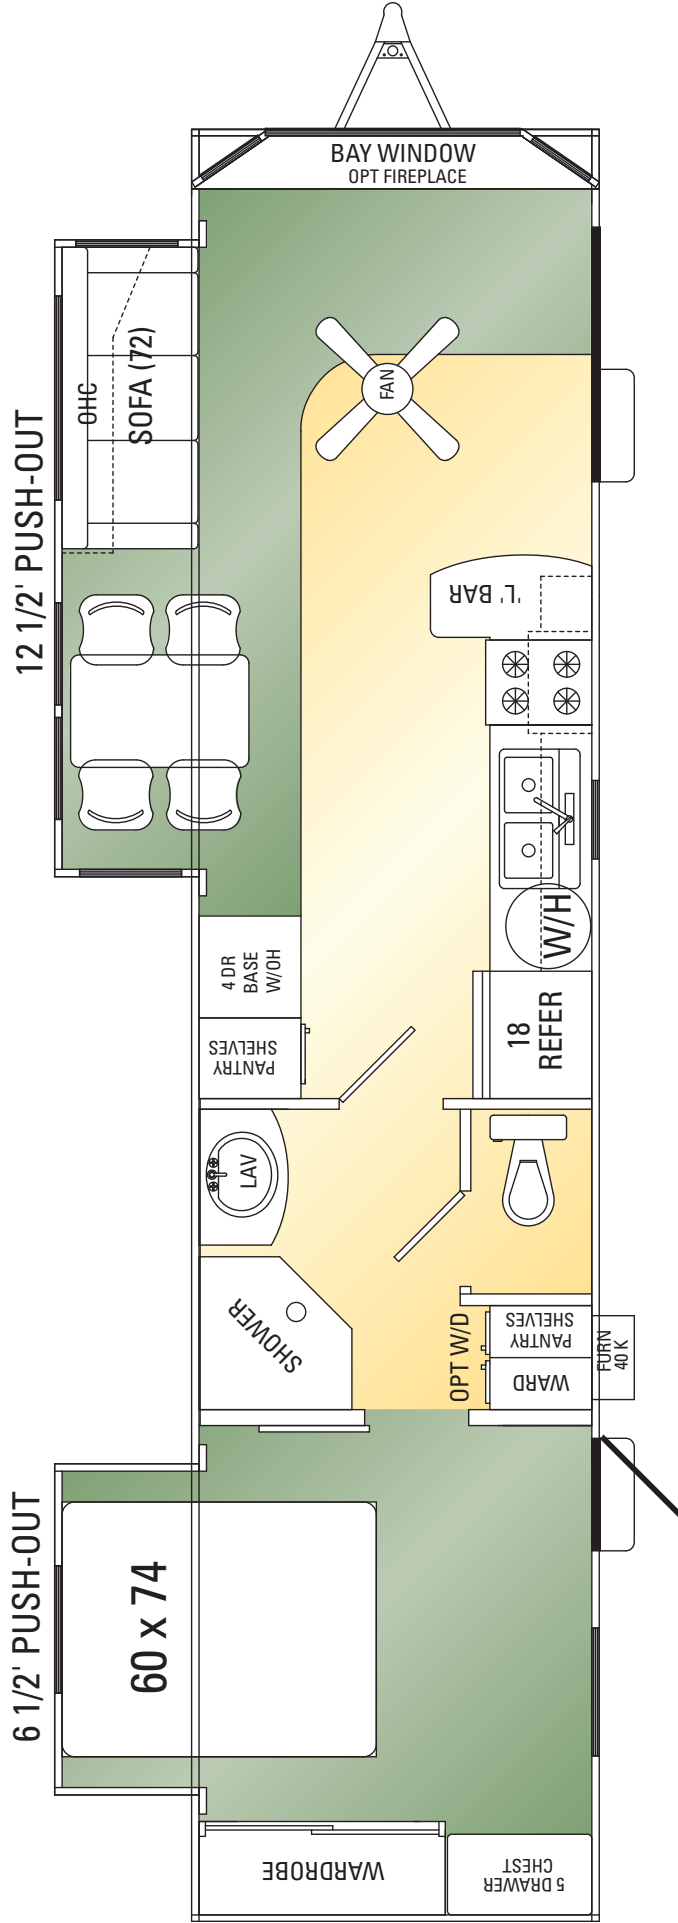

BV-30BHRB

EXTERIOR

- Detach Hitch
- 96" Interior Ceiling
- 3500 Axles
- Shutters On Exterior Entry Doors

PUSHOUTS & SLIDES

- 6' Pushout
- 12 1/2' Pushout

DOORS & WINDOWS

- 1/2 Bay Window W/2-30# Bottles
- Black Raduis Tinted Window
- Atruim Window Beside Table
- Thermo Pane Patio Door
- 26" Rear Door

CABINETRY

- Wainscot W/Maple Glazed Doors
- Crown In Kitchen & Liv Rm
- Desk W/3 Drawers & Tv OH
- Overhead Cab Above Sofa

KITCHEN & BATH

- Center Kitchen
- Bar
- Hidden Hinges In OHC
- Acrylic Bath Lav
- 54" Tub Shower
- Acrylic Sink W/Sprayer

INTERIOR MISCELLANEOUS

- Lino In Kitchen & Bath
- Bath Fixtures
- Bed Spread
- Pantry Shelves In Kitchen
- Pantry Shelves In Bath
- Standard Val W/Mini Blinds
- Vertical Blinds

APPLIANCES

- 13,500 BTU A/C
- Black Appliances
- 18 C/F Refer (Loose)
- 20" PM Stove
- 35,000 BTU Furnace
- 20 Gal Electric W/H W/By Pass

CABINETRY

- Wainscot W/Maple Glazed Doors
- Crown In Kitchen & Liv Rm
- 4 Drawer Base W/OH
- 5 Drawer Chest (Wide)
- Overhead Cab Above Sofa

KITCHEN & BATH

- Center Kitchen
- Bar
- Hidden Hinges In OHC
- 1 Pc Neo Angle Shower W/Door
- Enclosed Toilet
- Acrylic Bath Lav
- Acrylic Sink W/Sprayer