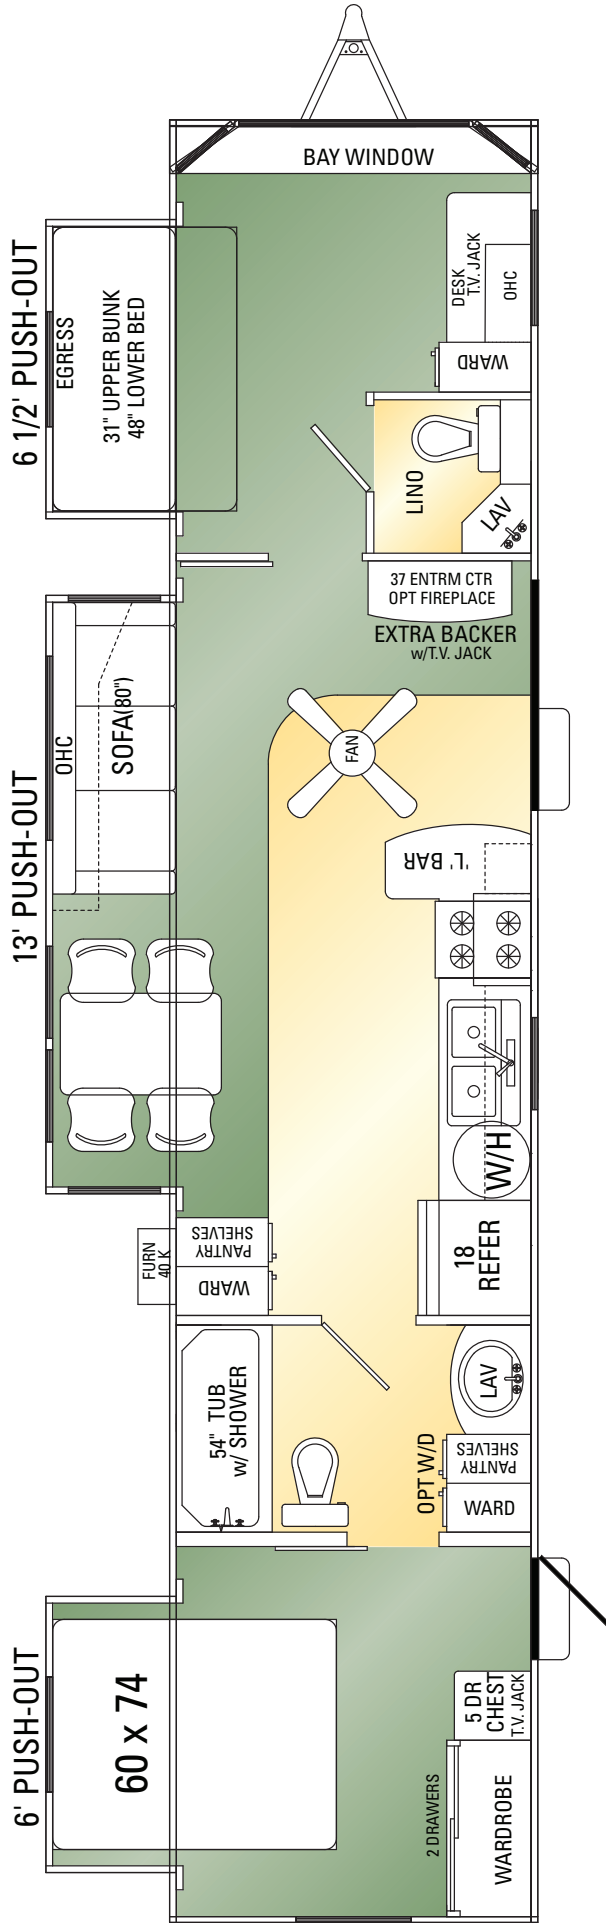

BV-40CK2WT