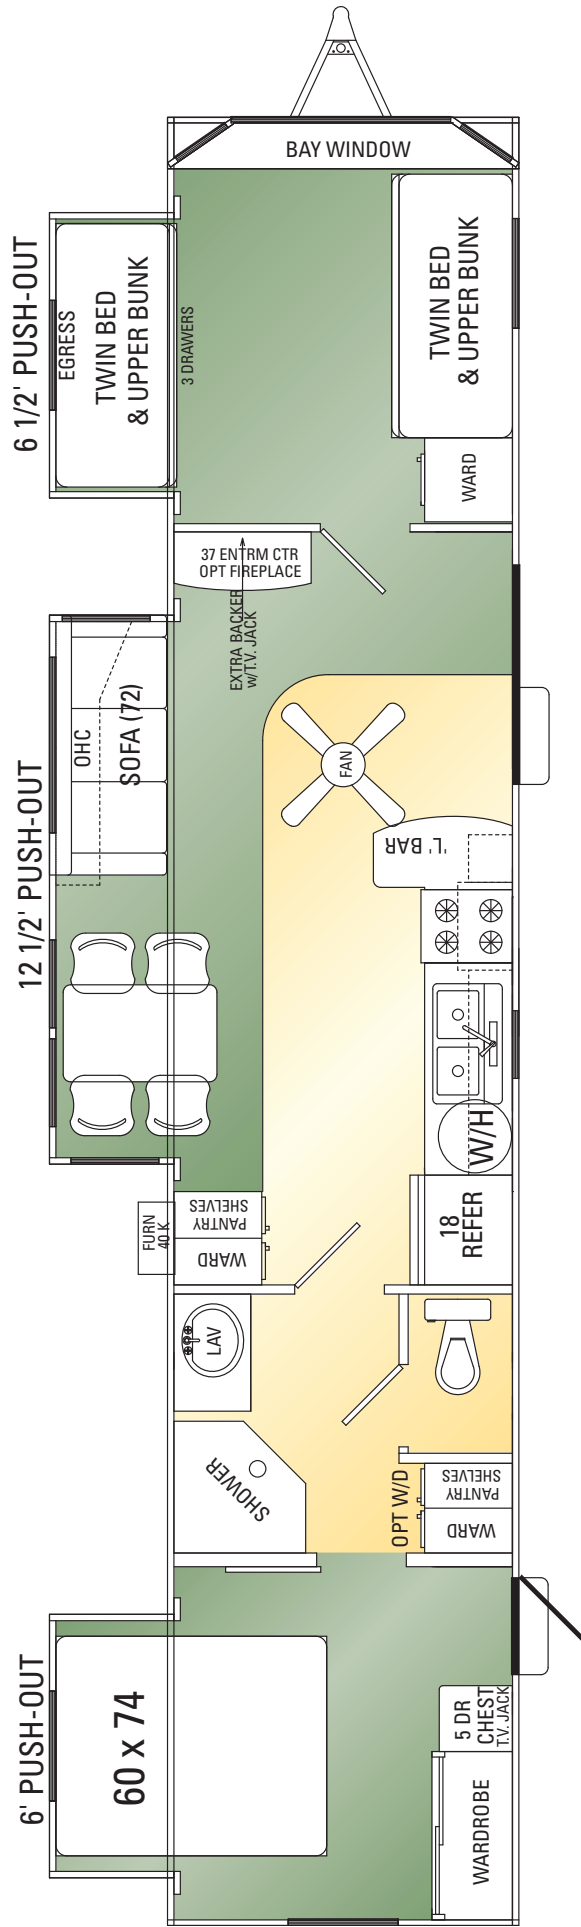

BV-44CK2BH