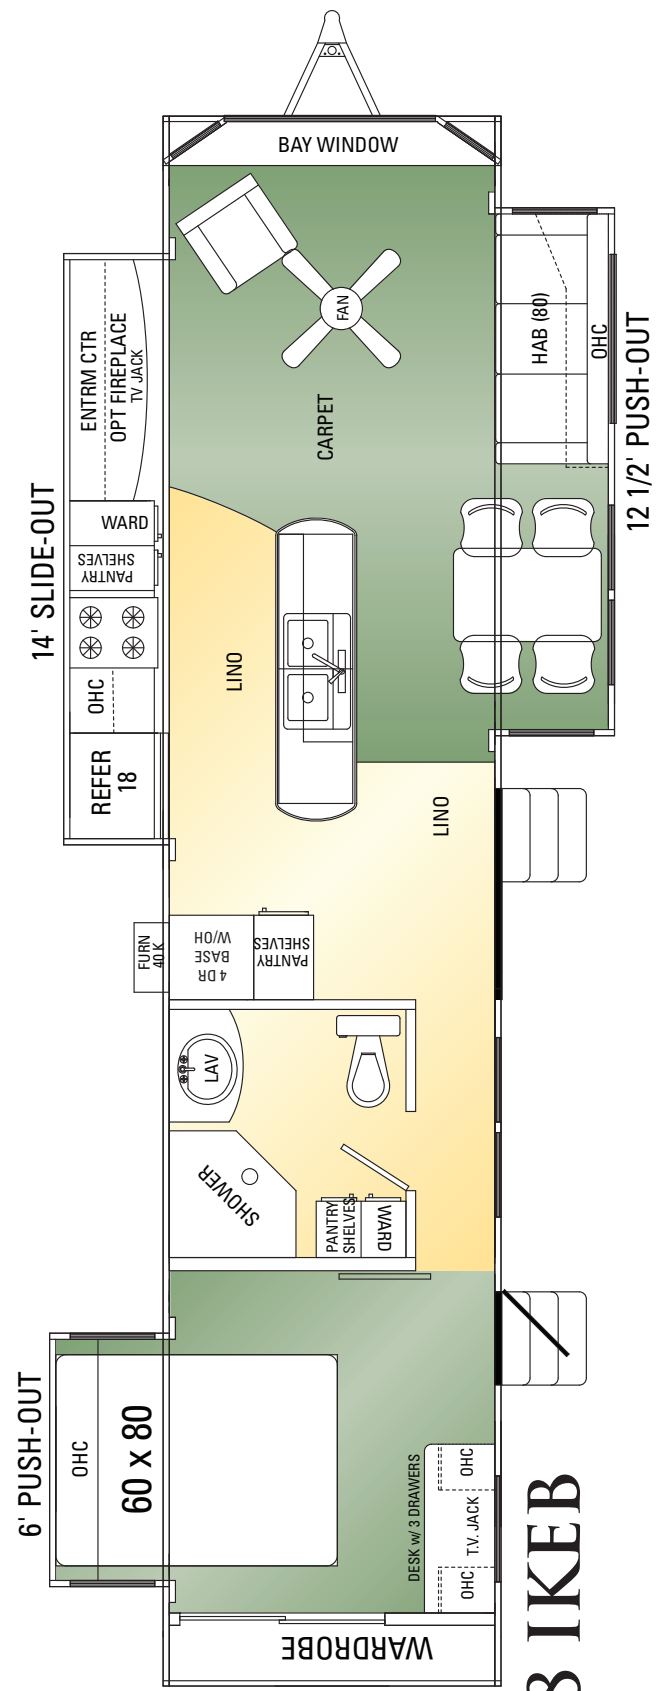

BV-30BHRB

EXTERIOR

- Detach Hitch
- 96" Interior Ceiling
- 3500 Axles
- Shutters On Exterior Entry Doors

PUSHOUTS & SLIDES

- 6' Pushout
- 12 1/2' Pushout

DOORS & WINDOWS

- 1/2 Bay Window W/2-30# Bottles
- Black Raduis Tinted Window
- Atruim Window Beside Table
- Thermo Pane Patio Door
- 26" Rear Door

FURNITURE

Table & 4 Chairs
Large Soft Touch Swivel Recliner
72" Hide- A-Bed

BEDROOM

Queen 60" x 80" Pillow Top
Queen Head Board
Bed Box W/Lift
2 Mirrored Ward In Rear

INTERIOR MISCELLANEOUS

Décor Package - 1
Day & Night Shades
Lino In Kitchen & Bath
Bath Fixtures
Bed Spread
(2) Pantry Shelves In Kitchen
Pantry Shelves In Bath
Vertical Blinds
(2) Sink Covers

KITCHEN & BATH

Center Kitchen
Hidden Hinges In OHC
1 Pc Neo Angle Shower W/Door
Acrylic Bath Lav
Acrylic Sink W/Sprayer

BV-38 IKWT

BV-38 IKEB

BV-40CKIS

EXTERIOR

- Detach Hitch
- 96" Interior Ceiling
- 5200 Axles
- Shutters On Exterior Entry Doors

PUSHOUTS & SLIDES

- 5' Pushout
- 6' Pushout
- 13 1/2' Pushout

DOORS & WINDOWS

- 1/2 Bay Window W/2-30# Bottles
- Black Raduis Tinted Window
- Atruim Window Beside Table
- Thermo Pane Patio Door
- 26" Rear Door