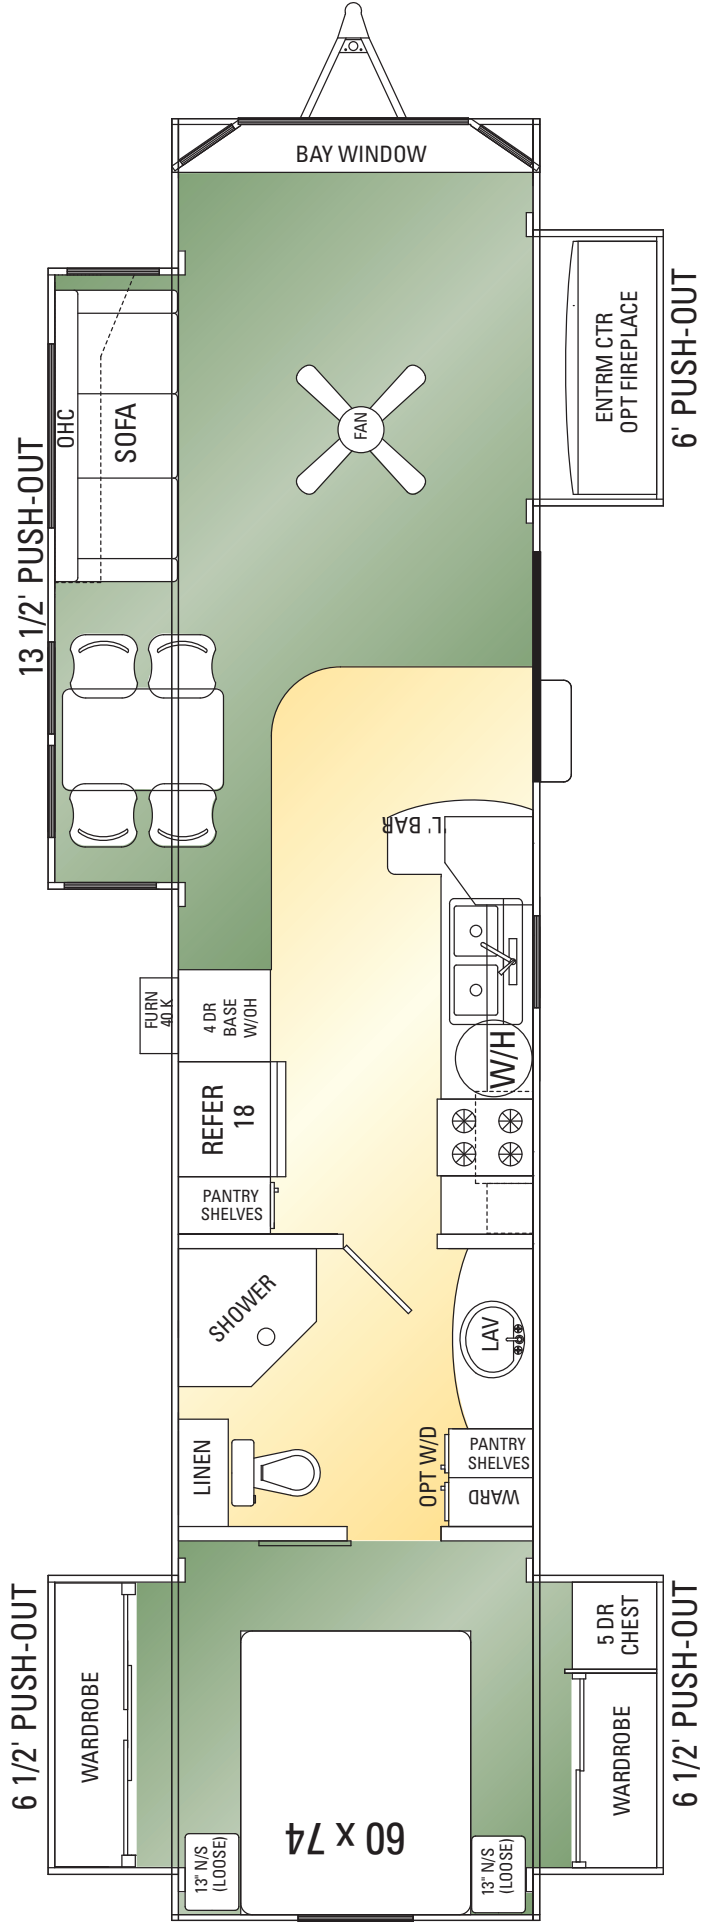

BV-40CKISS